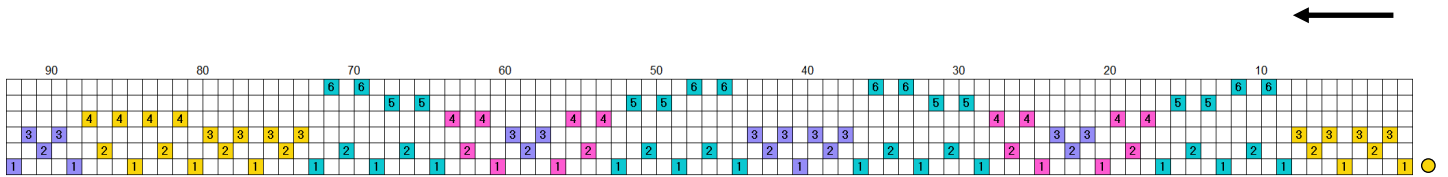

Complete Kitchen and Dining Set Errata

Corrected Warp 1 Solstice Colorway Threading Order (page 8 in eBook)

The third and final threading order chart below was incorrect in the original version. It was off by one color starting at warp end 226

Threading Order

● = floating selvedge